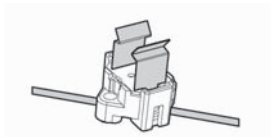

Description	Stucchi No.	Trade No.	ELG No.
GZ4 GX5.3 GY6.35			
GZ4 Square Screw Fix Lampholder	216TF	ALHGZ4H	943--0230A
GX5.3,GY6.35 Sqr Screw Fix Lampholder	217-2/TF	ALHGX5.3HD	943--0231A
GZ4, GX5.3, GY6.35 Rnd Scrw Fix L/holder	218TF	ALHGZ4R	943--0232A
G4,GX6.35,GY6.35 Rnd C/Snk Scrw Fix L/H	224TF	ALHGXYZR	943--0233A
GX5.3 Screw fix & Clip Lampholder	220TF	ALHGX5.3C90	943--0234A
GU10			
GU10 Screw fix lampholder	226TF	ALHGU10	943--0238A
R7S, RX7S			
R7S 200,300,500W Lampholder	206SD	ALH/R7A	943--0240A
R7S 200,300,500W Lampholder	206SG	ALH/R7B	943--0241A
R7S 200,300,500W Lampholder	206SC	ALH/R7C	943--0242A
R7S 200,300,500W Lampholder	206SA	ALH/R7E	943--0243A
R7S 100,150W Lampholder	206SX	ALH/R7S	943--0244A
R7S 100,150W Lampholder	206SZ	ALH/R7T	943--0245A
RX7S 70-100W HQI-TS Lampholder	203-21/SG70	ALH/HQI/R7B7	943--0246A
RX7S-24 150W HQI-TS Lampholder	203-21/SG150	ALH/HQI/R7B15	943--0247A

Tel: 0870 445 0755 or Fax: 0870 445 0756

Or call our Lamp and Gear sales hotline on 0870 445 0000